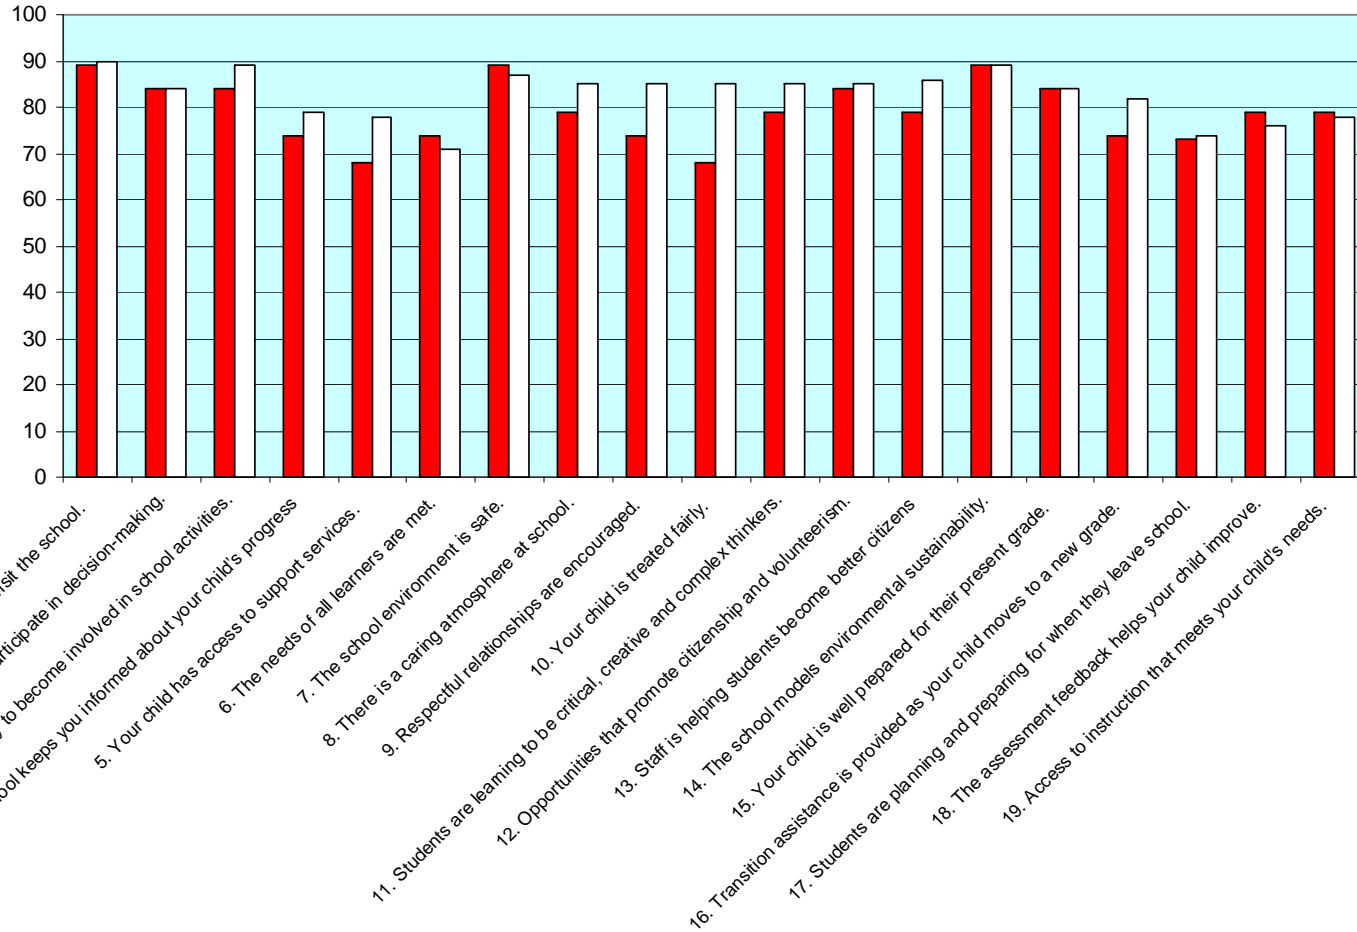

Westbrook School Parent Survey of Accountability 2008-2009

■ Westbrook School
 Other RVS

Percentage that Agree (19 Responses)

Survey Questions